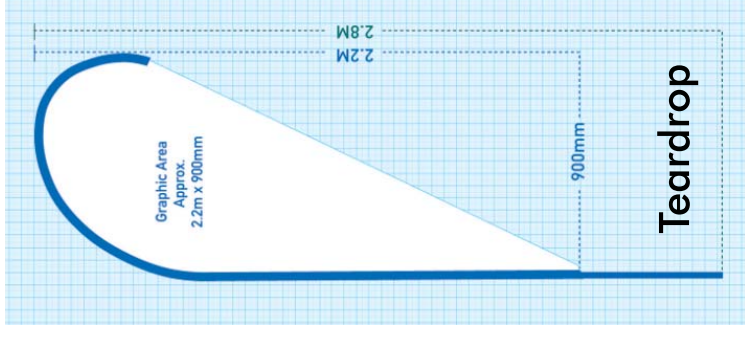

# Teardrop & Feather Flags

**Feather**

3.30 metres high

Bases cost extra.

**Teardrop**

3.30 metres high

Bases cost extra.

Your choice of three different bases: