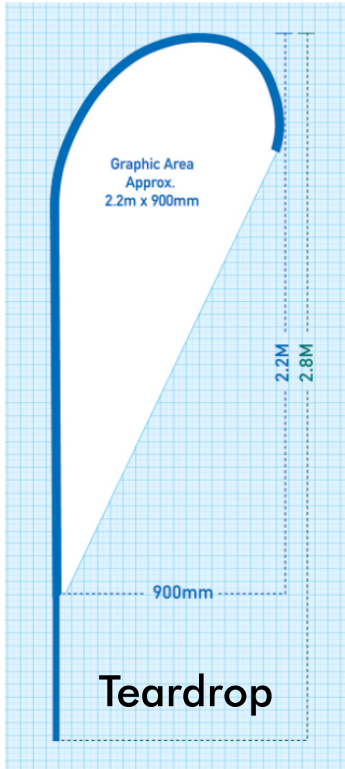

# Teardrop & Feather Flags

Your choice of three different bases:

Water or sand filled

Steel

Outdoor Spike

Steel

Feather

3.30 metres high

Bases cost extra.

Teardrop

3.30 metres high

Bases cost extra.

Frame is made from galvanized steel and fibre glass.  
Locally made in NZ with few imported parts