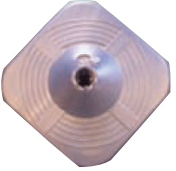

# Teardrop & Feather Flags

Your choice of three different bases:

Water or sand filled

Steel

Outdoor Spike

Steel

Feather

3.30 metres high

Bases cost extra.

Teardrop

3.30 metres high

Bases cost extra.

Frame is made from galvanized steel and fibre glass.  
Locally made in NZ with few imported parts