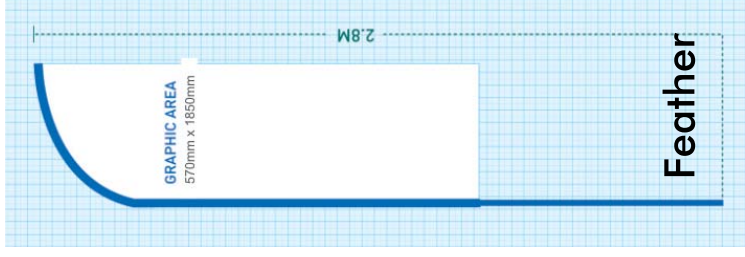

# Teardrop & Feather Flags

**Feather**

3.30 metres high

Bases cost extra.

**Teardrop**

3.30 metres high

Bases cost extra.

Your choice of three different bases:

Water or sand filled

Steel

Outdoor Spike

Steel

Frame is made from galvanized steel and fibre glass.  
Locally made in NZ with few imported parts