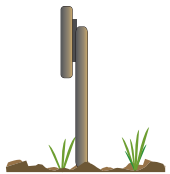

# Teardrop & Feather Flags

Your choice of three different bases:

Water or sand filled

Steel

Outdoor Spike

Steel

Feather

3.30 metres high

Bases cost extra.

Teardrop

3.30 metres high

Bases cost extra.

Frame is made from galvanized steel and fibre glass.  
Locally made in NZ with few imported parts