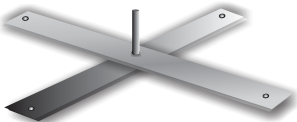

# Teardrop & Feather Flags

Your choice of three different bases:

Water or sand filled

Steel

Outdoor Spike

Steel

Feather

3.30 metres high

Bases cost extra.

Teardrop

3.30 metres high

Bases cost extra.

Frame is made from galvanized steel and fibre glass.  
Locally made in NZ with few imported parts