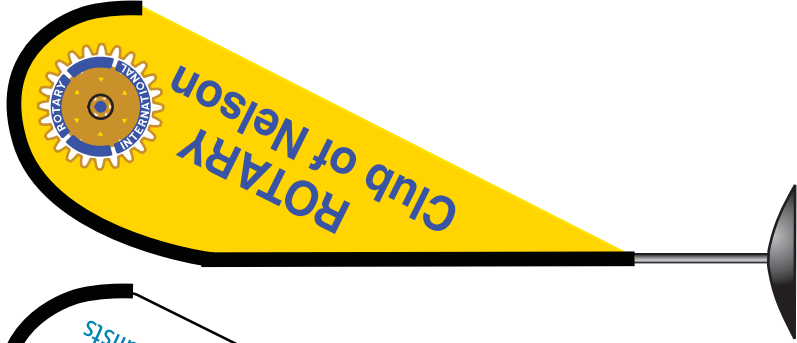

# Teardrop & Feather Flags

**Feather**

3.30 metres high

Bases cost extra.

**Teardrop**

3.30 metres high

Bases cost extra.

Your choice of three different bases:

Water or sand filled

Steel

Outdoor Spike

Steel

Frame is made from galvanized steel and fibre glass.  
Locally made in NZ with few imported parts