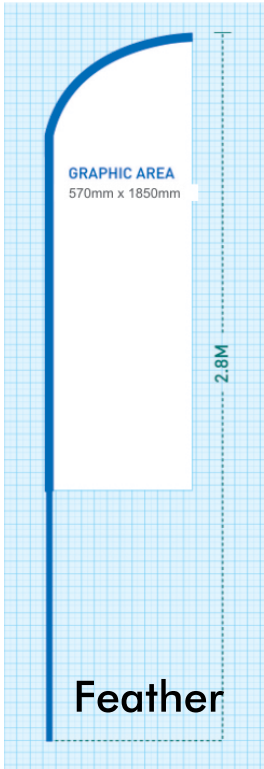

# Teardrop & Feather Flags

Your choice of three different bases:

Water or sand filled

Steel

Outdoor Spike

Steel

Feather

3.30 metres high

Bases cost extra.

Teardrop

3.30 metres high

Bases cost extra.

Frame is made from galvanized steel and fibre glass.  
Locally made in NZ with few imported parts